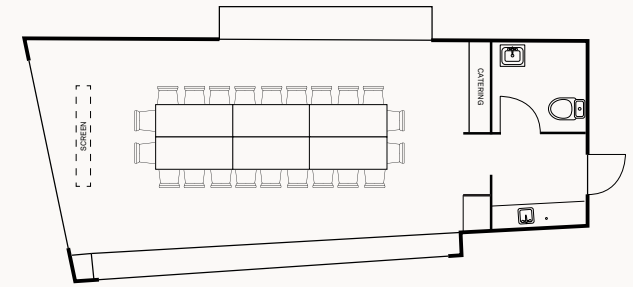

Facilities available

- Wi-fi
- Data projector with screen
- Sound system
- Whiteboard and markers
- A2 paper pad and markers

Boardroom
Up to 20 people

U-shape
Up to 16 people

Cluster
Up to 26 people

Theatre
Up to 30 people