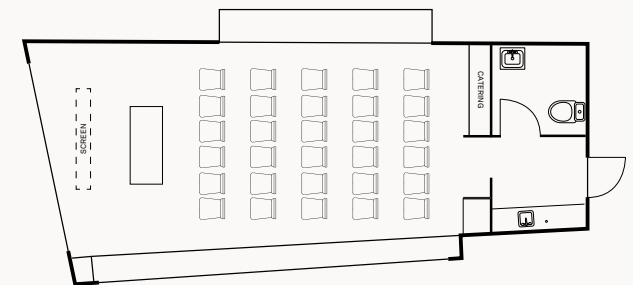

Facilities available

- Wi-fi
- Data projector with screen
- Sound system
- Whiteboard and markers
- A2 paper pad and markers

Boardroom
Up to 20 people

U-shape
Up to 16 people

Cluster
Up to 26 people

Theatre
Up to 30 people