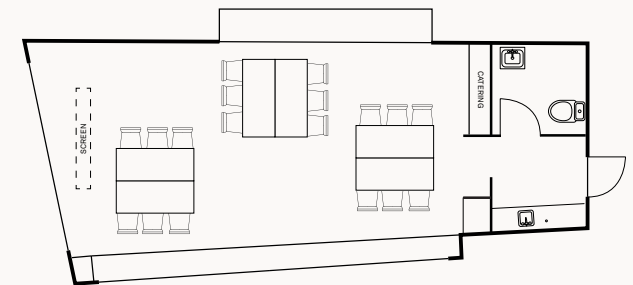

Facilities available

- Wi-fi
- Data projector with screen
- Sound system
- Whiteboard and markers
- A2 paper pad and markers

Boardroom
Up to 20 people

U-shape
Up to 16 people

Cluster
Up to 26 people

Theatre
Up to 30 people