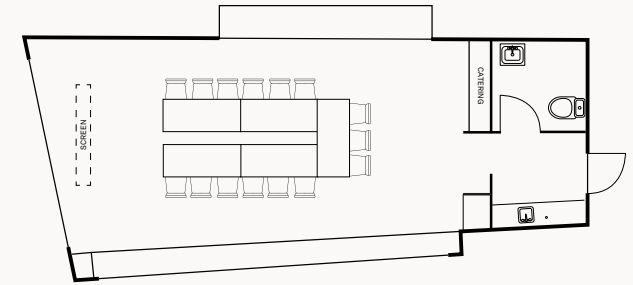

Facilities available

- Wi-fi
- Data projector with screen
- Sound system
- Whiteboard and markers
- A2 paper pad and markers

Boardroom
Up to 20 people

U-shape
Up to 16 people

Cluster
Up to 26 people

Theatre
Up to 30 people