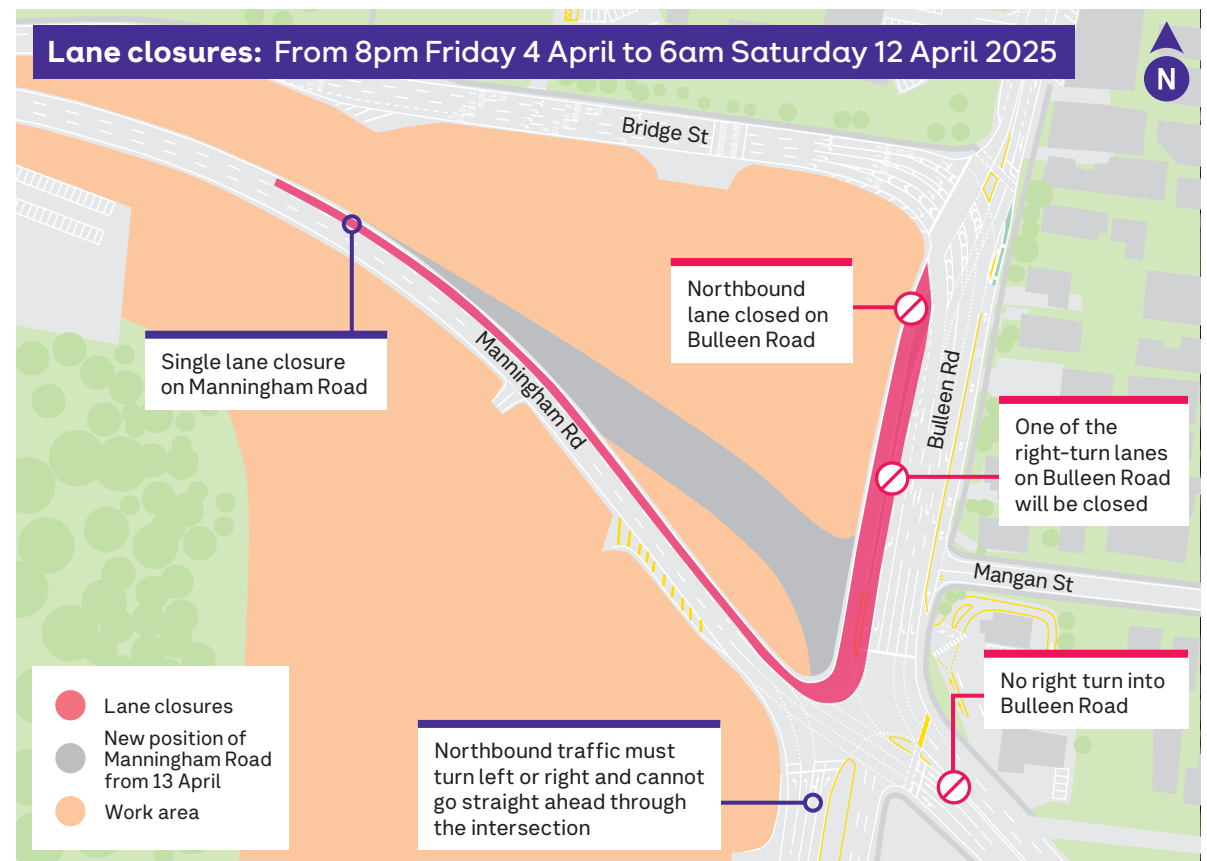

Changes to traffic conditions in Bulleen

In April, there will be changes to traffic conditions at the Manningham Road and Bulleen Road intersection as we prepare to move Manningham Road further north to allow for the continued construction of the future Manningham Road interchange.

What you need to know:

- From **8pm Friday 4 April** to **6am Saturday 12 April 2025**, the northbound lane on Bulleen Road between Manningham Road and Bridge Street will be closed. There will also be a single lane closure on Manningham Road heading towards Heidelberg.
- From **8pm Saturday 12 April** to **7am Sunday 13 April 2025**, we'll also close the intersection of Bulleen and Manningham Road to install new traffic signals.

Traffic management and detours will be in place to safely guide traffic through the area. Access to properties and businesses will be maintained.

We're working hard to minimise disruptions to the local community and drivers can expect delays of up to 10 minutes during these works.

Dates are subject to change. We encourage you to stay up to date with traffic conditions via the VicRoads website or northeastlink.vic.gov.au.

Sign up for updates
northeastlink.vic.gov.au