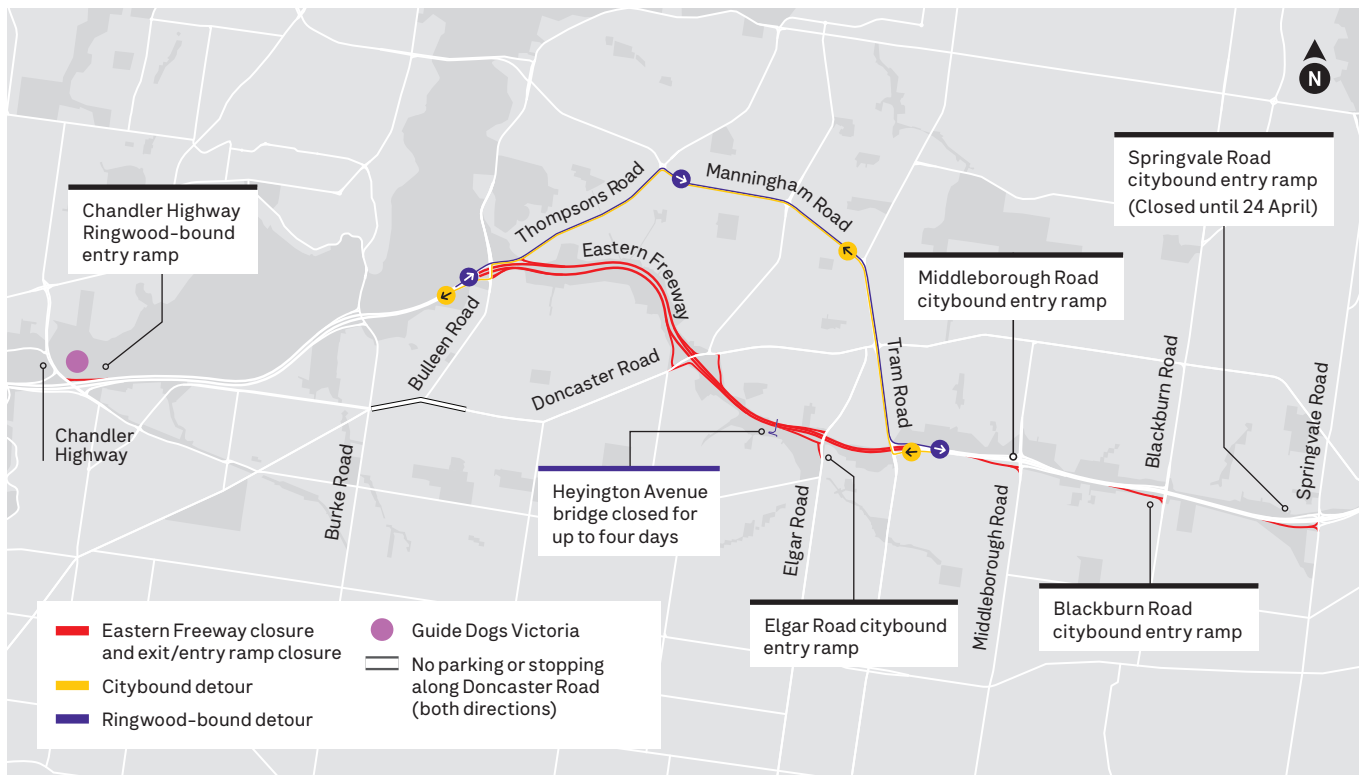

Upcoming freeway disruptions

BIG BUILD
EASTERN FREEWAY

We're upgrading the Eastern Freeway with new express lanes, new traffic management technology, Melbourne's first express busway and a seamless connection to North East Link.

⚠ From 10pm, Friday 17 April to 5am, Monday 20 April 2026
Eastern Freeway closure in both directions between Bulleen and Tram roads.

We'll close the Eastern Freeway in both directions between Bulleen and Tram roads over a weekend each month between April and June to asphalt new freeway lanes.

Delays of up to 60 minutes are expected during peak travel times.

We encourage motorists to plan ahead during these closures, seek alternative routes and allow extra time.

Additional weekend freeway closures will take place throughout 2026 and we'll notify you beforehand.